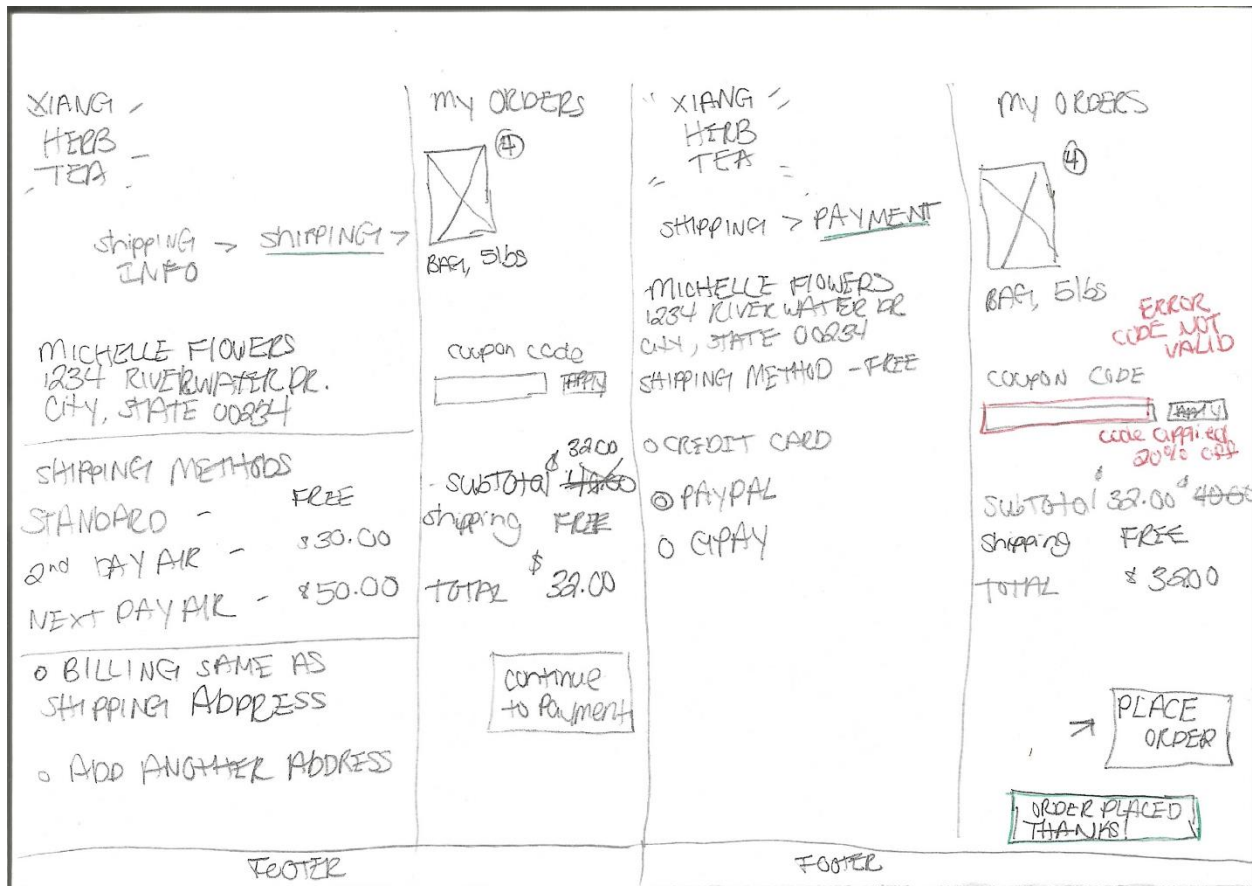

FOOTER

Michelle used to the 'Teas' drop-down navigation bar to use the Red Tea menu. She selected her choice of tea and viewed the summary. Here, she can see the size/price, quantity, descriptions, and reviews. She selected the 5lb bag of Red Tea for \$10.00 and placed in in the cart. Michelle decided that she wanted more tea, so she added 3 more in the cart, which brought the total to \$40.00. She viewed her shipping information and continued to shipping methods.