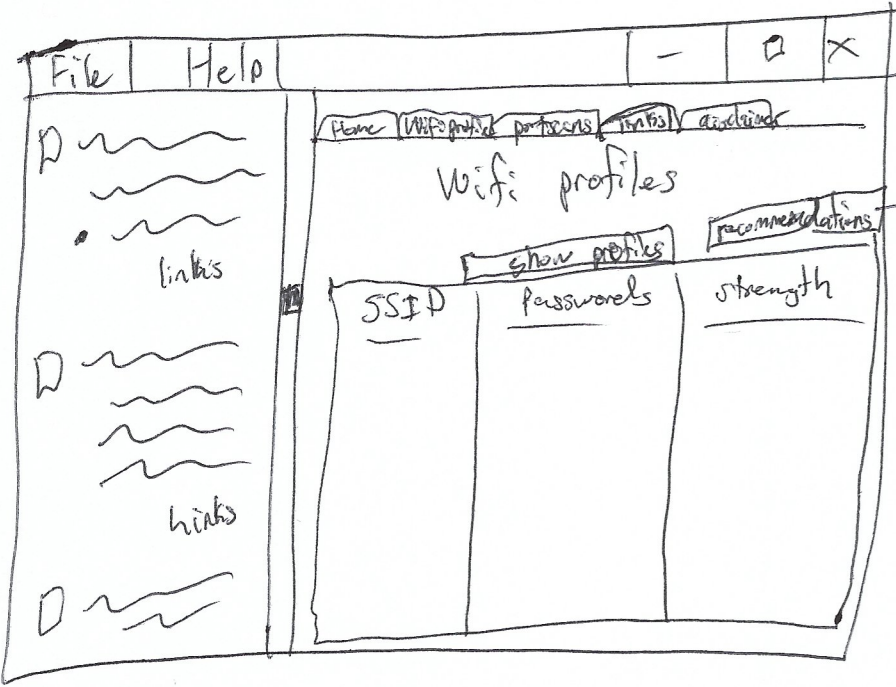

Initial disclaimer
pop-up on
Application start

Recommendations*
 pop-up that advises
~~on using~~ on increasing
 the strength on
 password
 * the profile needs to
 be selected when
 trying to use this
 feature.

File Help

Home ~~write protected~~ port scans links disclaimer

Port Scanner

Please enter IP range
 (e.g. 192.168.0.1/24)

see links for find IP

192.168.0-24

Port 21 open

Port 80 fixed