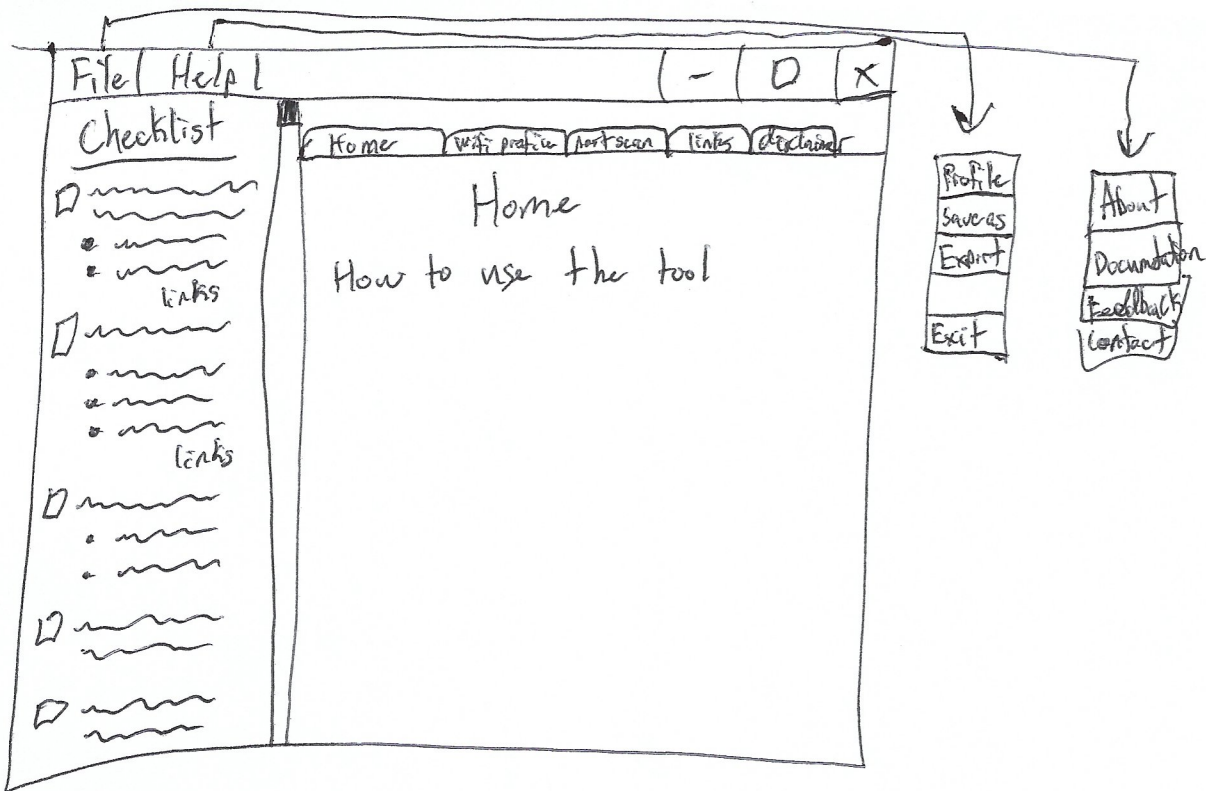

Initial disclaimer
pop-up on
Application start

Recommendations*
 pop-up that advises
~~on using~~ on increasing
 the strength on
 password
 * the profile needs to
 be selected when
 trying to use this
 feature.